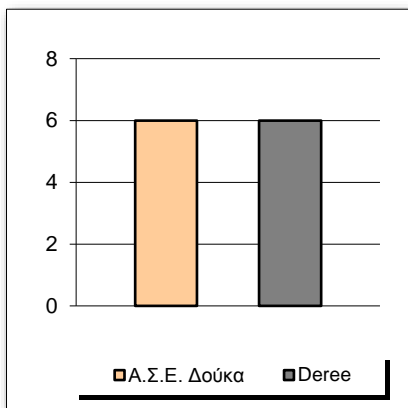

Starters - Subs ratio

Fastbreak Pts

Turnover Pts

Second Chance Pts

NOTES

Blank area for notes.

GRAPHIC STATS

SCORE EVOLUTION

SCORE DIFFERENCE

LARGEST SCORING RUN

LARGEST LEAD