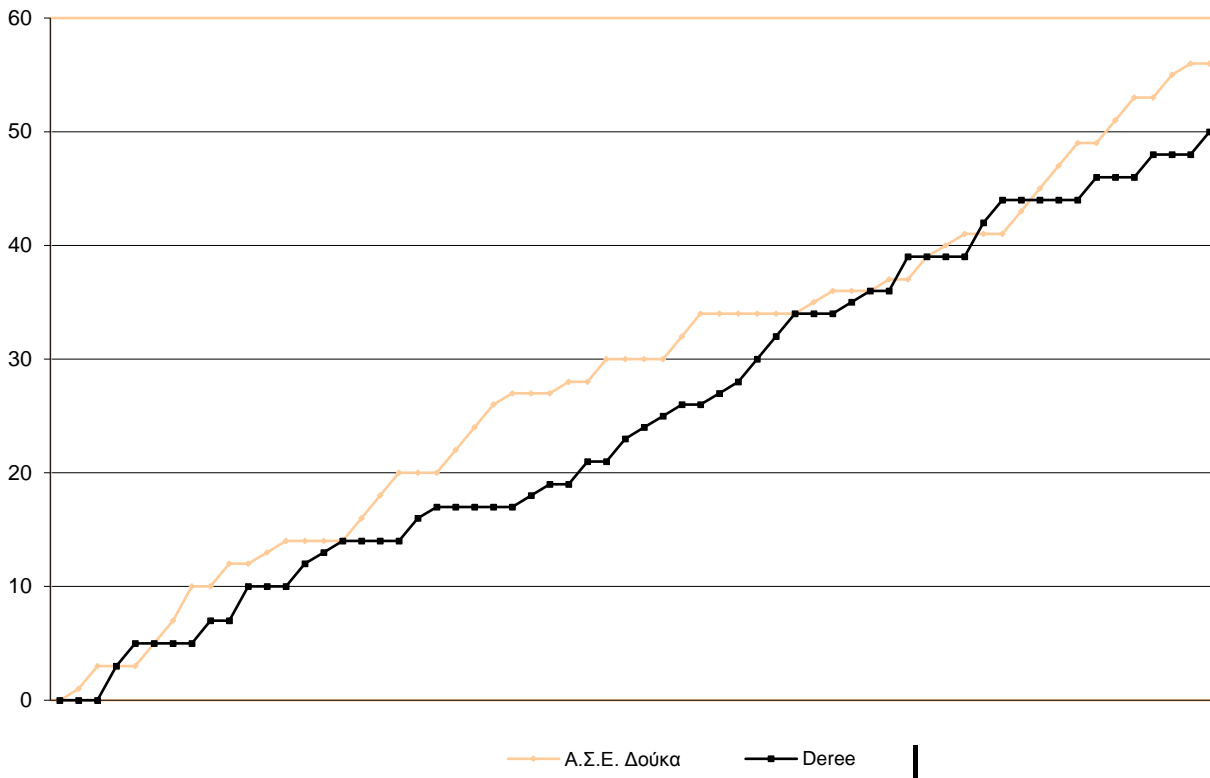

Starters - Subs ratio

Fastbreak Pts

Turnover Pts

Second Chance Pts

NOTES

Blank area for notes.

GRAPHIC STATS

SCORE EVOLUTION

SCORE DIFFERENCE

LARGEST SCORING RUN

LARGEST LEAD