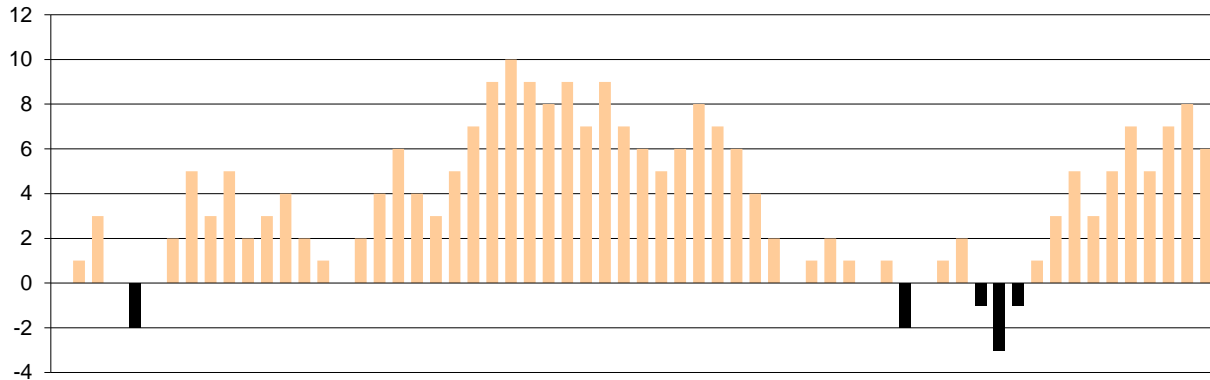

Starters - Subs ratio

Fastbreak Pts

Turnover Pts

Second Chance Pts

NOTES

Blank area for notes.

GRAPHIC STATS

SCORE EVOLUTION

SCORE DIFFERENCE

LARGEST SCORING RUN

LARGEST LEAD